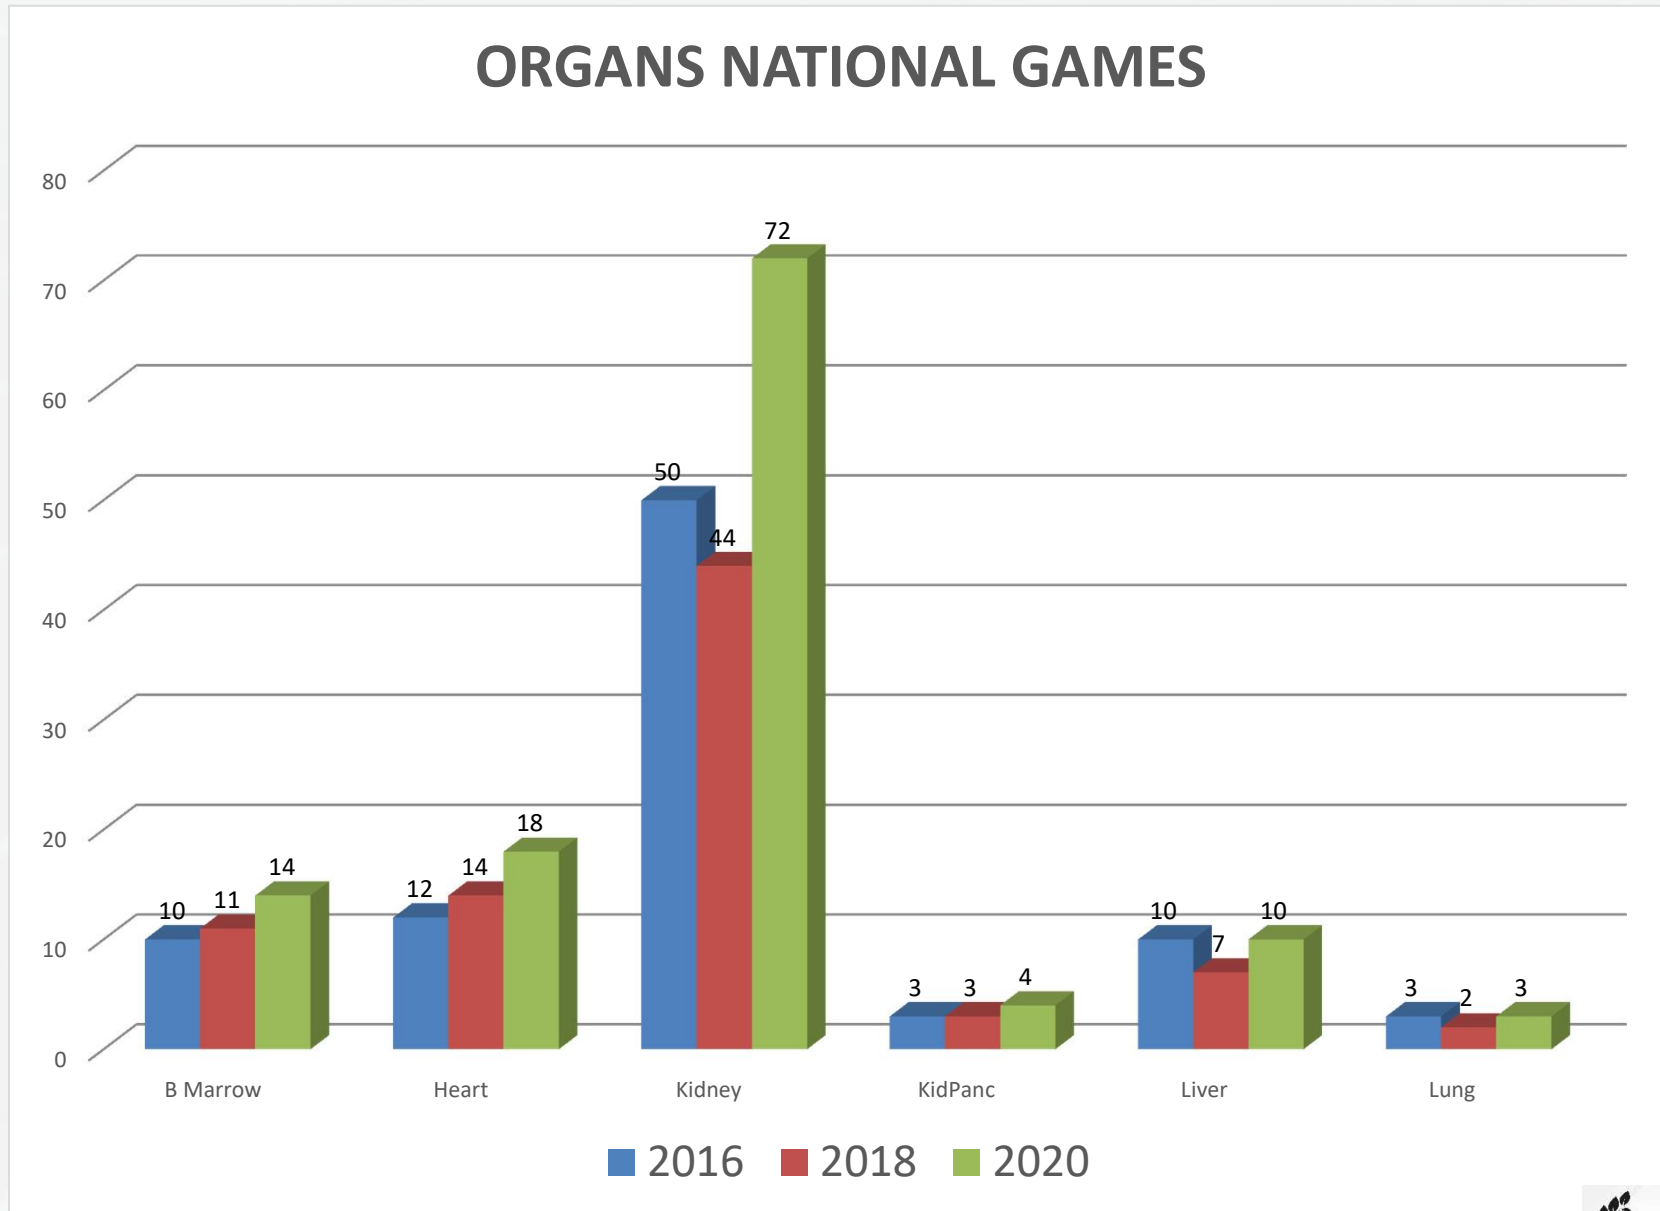

ORGANS NATIONAL GAMES