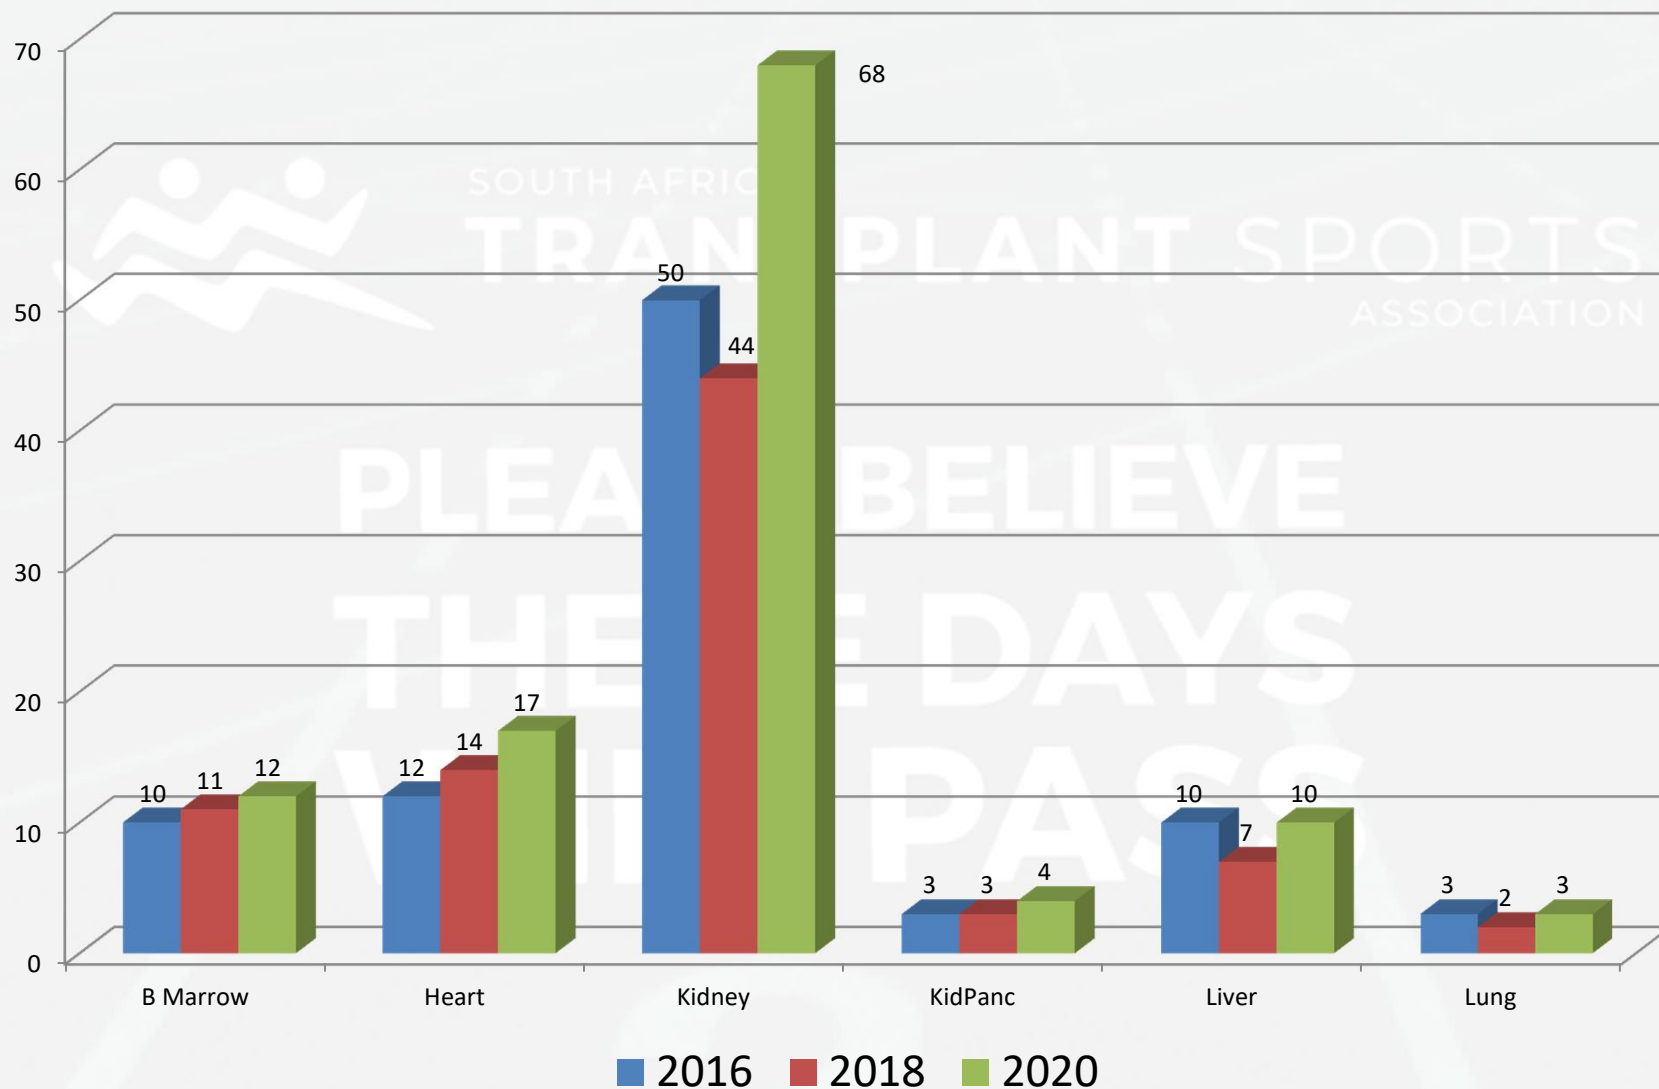

ORGANS TRANSPLANTED