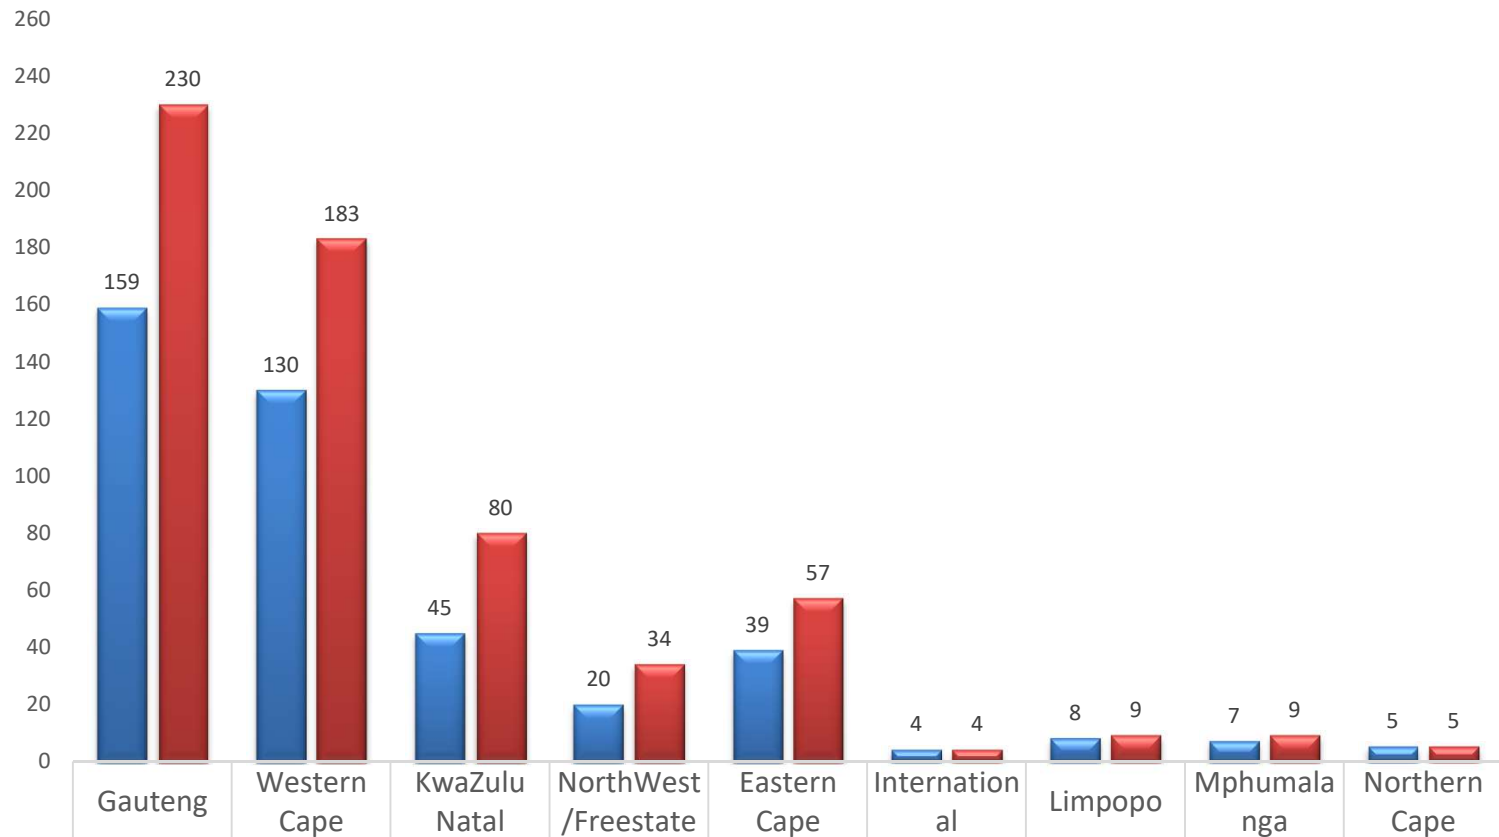

# SATSA MEMBERSHIP GROWTH

## Regional Representation

■ Full Members	159	130	45	20	39	4	8	7	5
■ Total Members	230	183	80	34	57	4	9	9	5