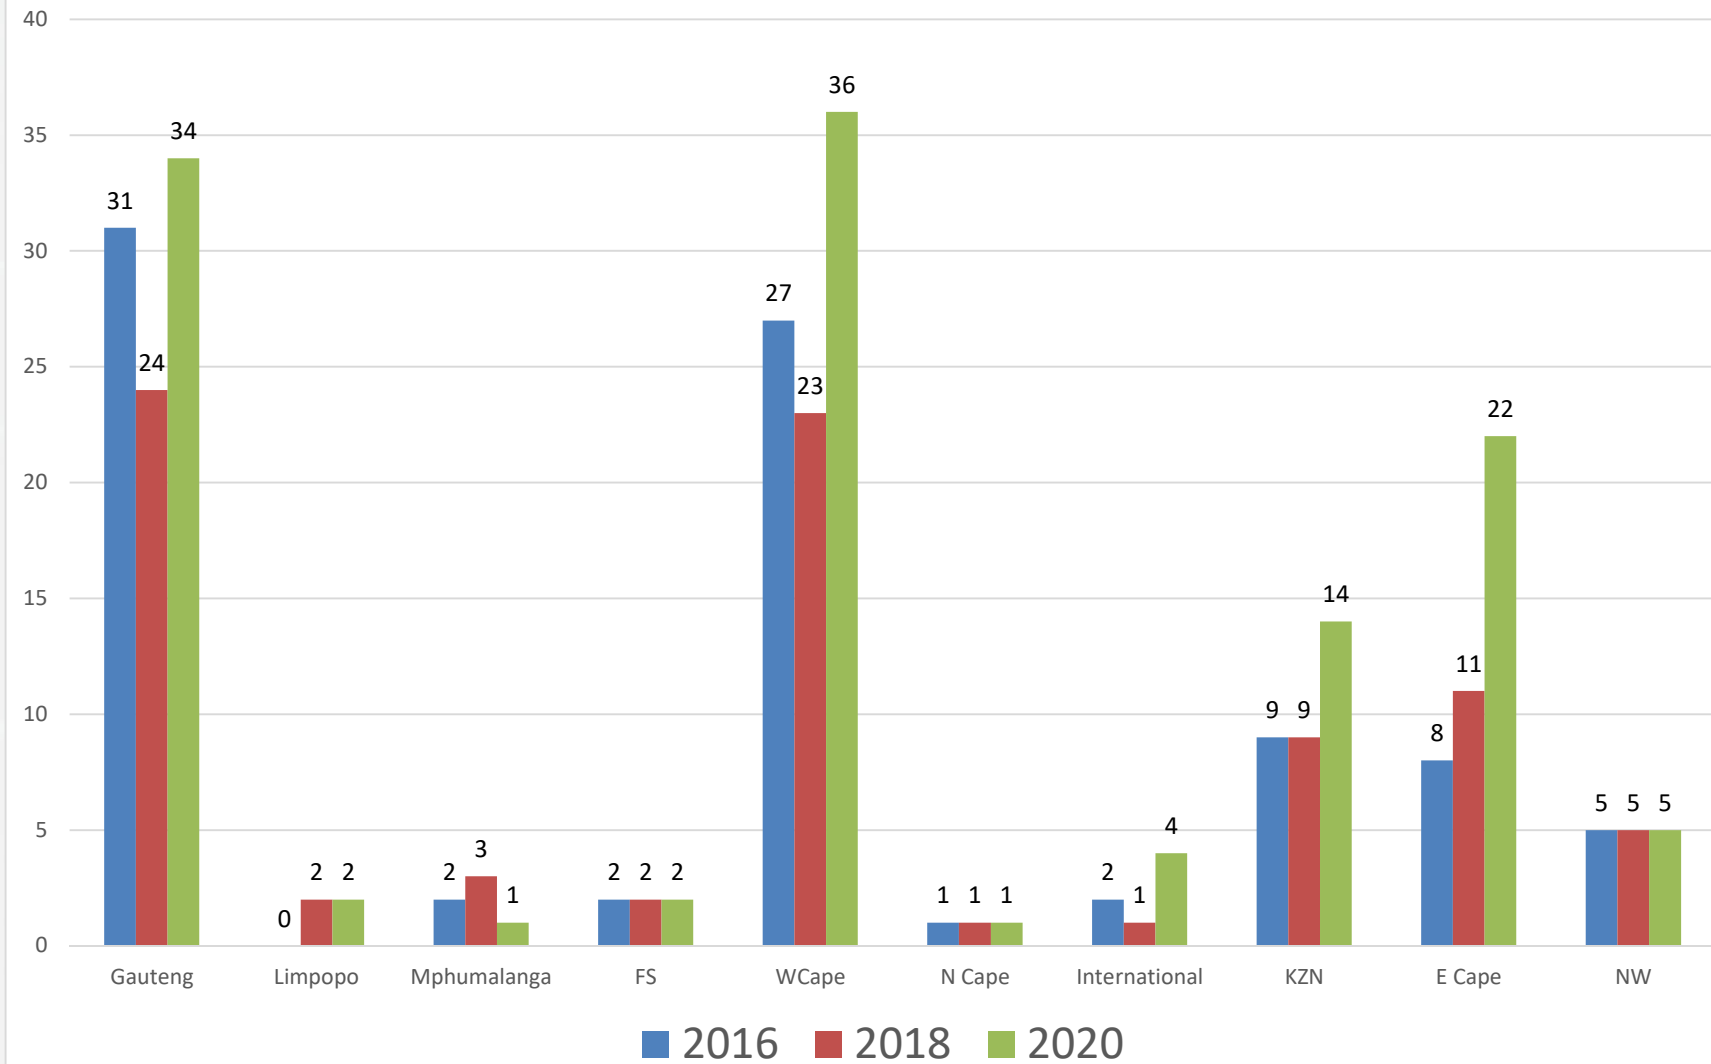

REGIONS REPRESENTATION NATIONAL GAMES

SOUTH AFRICAN
TRANSPLANT SPORTS
ASSOCIATION