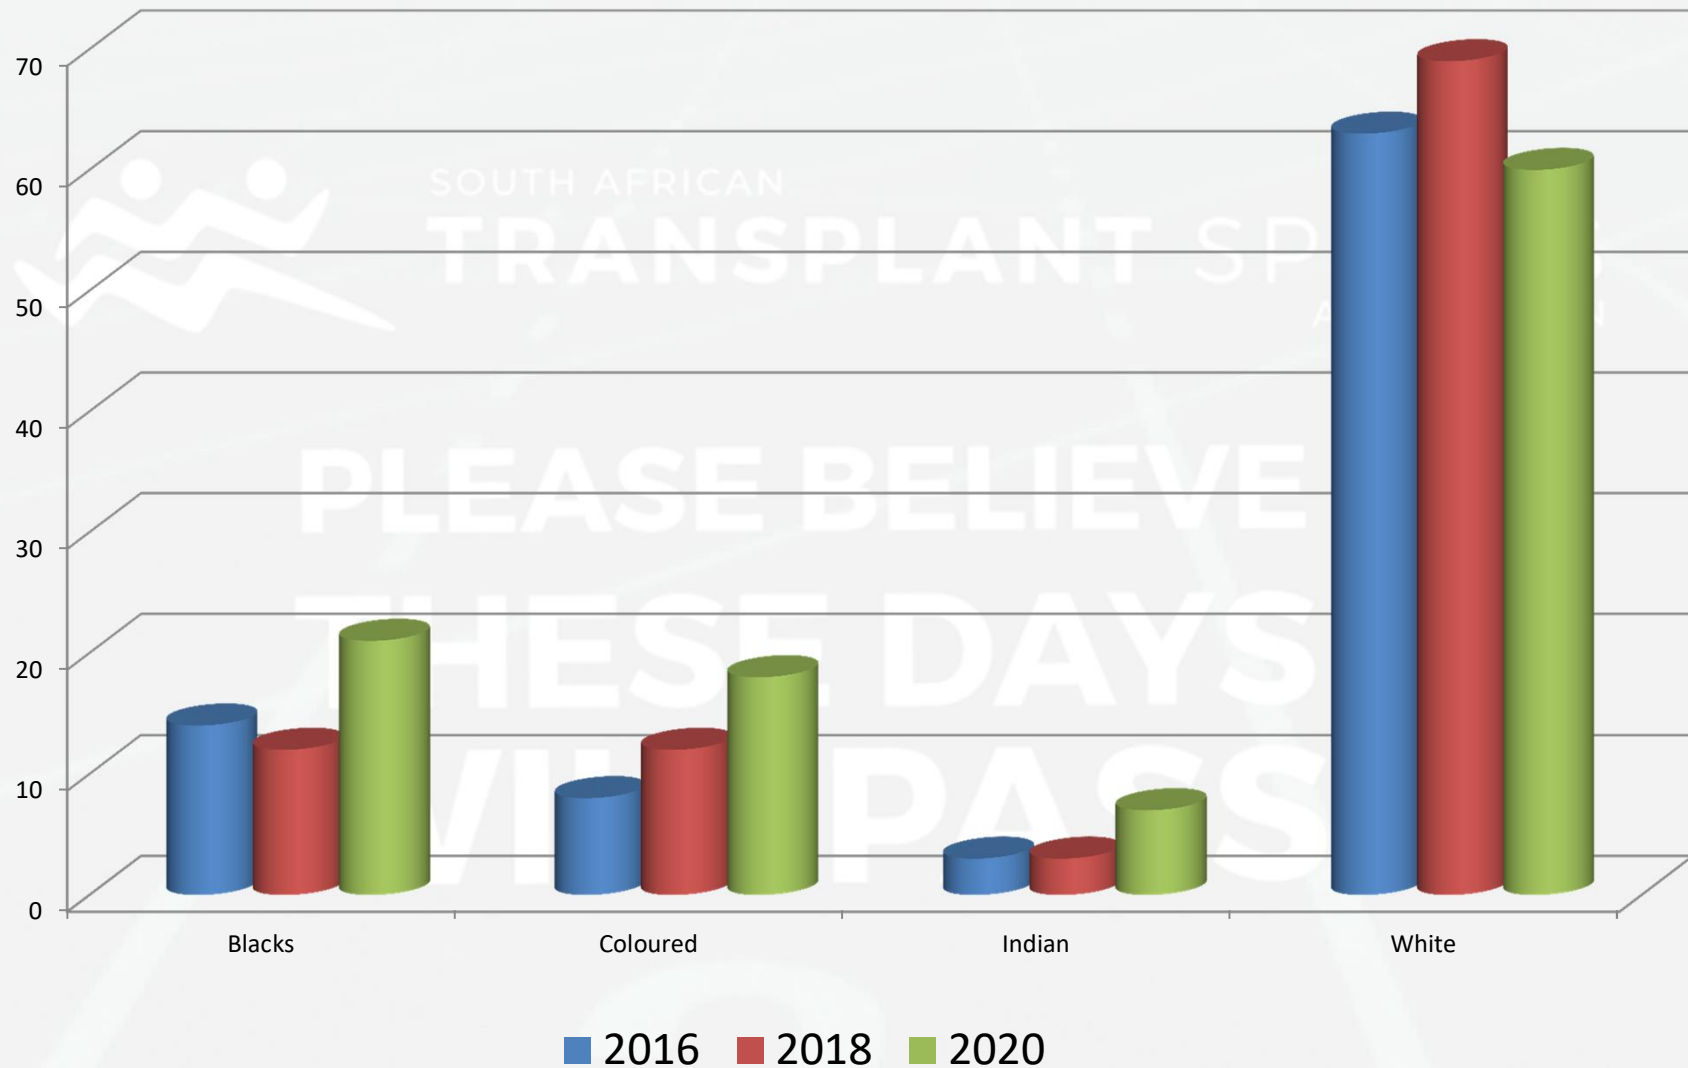

DEMOGRAPHICS SATSA