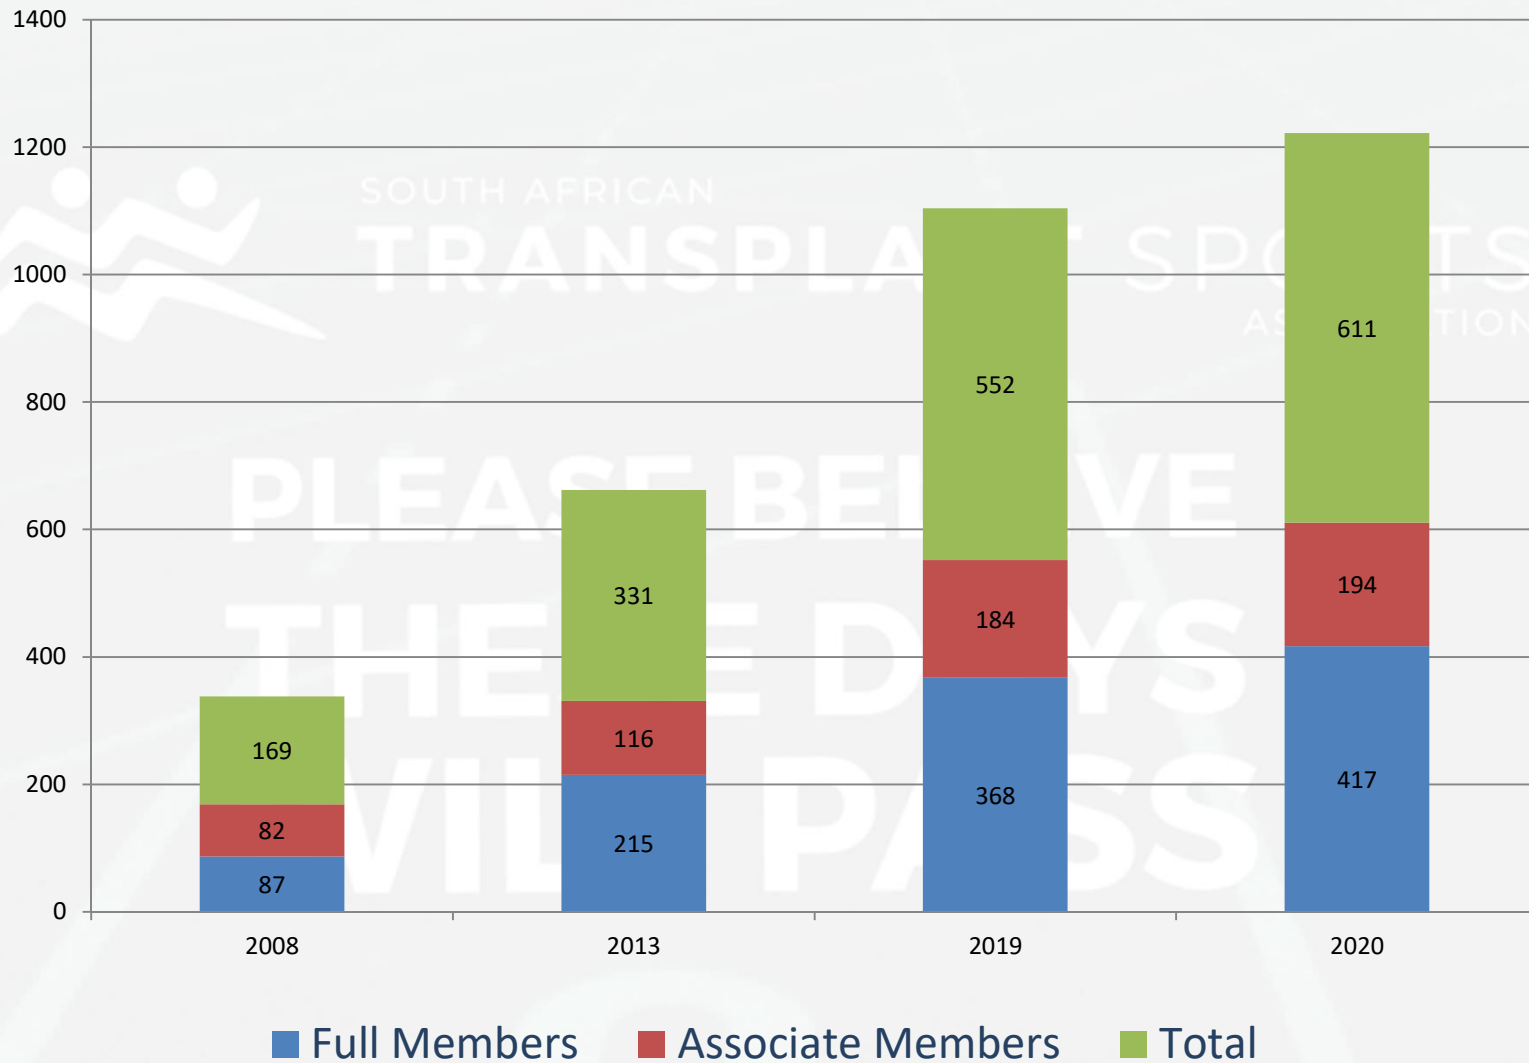

SOUTH AFRICAN  
**TRANSPLANT SPORTS**  
ASSOCIATION

SOUTH AFRICAN  
**TRANSPLANT SPORTS**  
MEMBERSHIP PROFILE ASSOCIATION

2020

PLEASE BELIEVE

SOUTH AFRICAN  
**TRANSPLANT SPORTS**  
ASSOCIATION

# SATSA MEMBERSHIP GROWTH

## Regional Representation

■ Full Members	159	130	45	20	39	4	8	7	5
■ Total Members	230	183	80	34	57	4	9	9	5